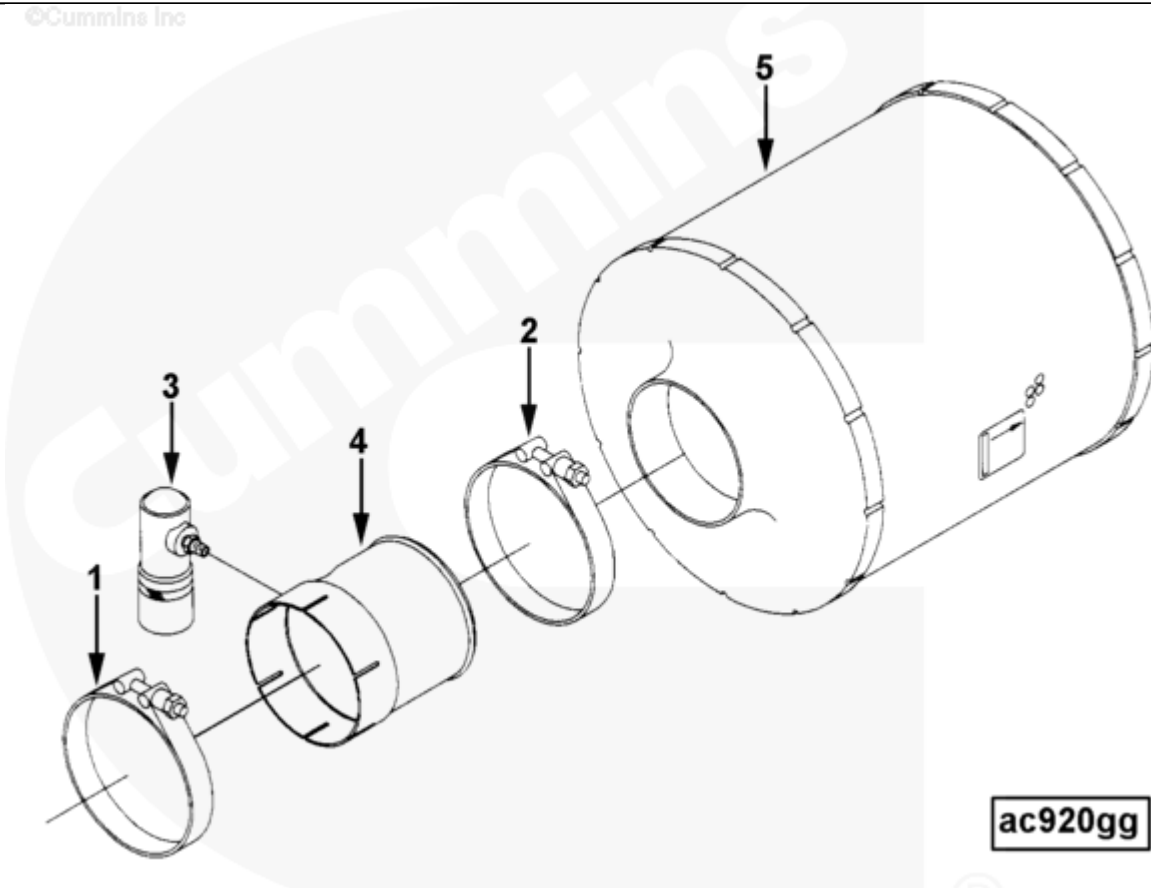

## Parts Catalog - Option Detail

Electronic Parts Catalog - Option Detail				
Option	Group	Graphic	Film Card	Date
AC9079	10.04	ac920gg	Z	14-FEB-96
<b>Engines</b>	6C8.3, C GAS PLUS CM556, G8.3, G8.3 CM558, GTA8.3 CM558, ISC CM2150, ISC CM554, ISC CM850, ISC8.3 CM2250, ISC8.3 G CM2180 C101, ISL CM2150, ISL CM554, ISL CM850, ISL G CM2180, ISL8.9 CM2150 L110, ISL8.9 CM2880 L112, ISL9 CM2150 SN, ISL9 CM2250, ISL9 CM2350 L101, ISL9 CM2350 L111, ISLE4 CM850, L GAS PLUS CM556, L8.9, L8.9 L121, L8.9G CMOH2.0 L125B, L9 CM2350 L116B, L9 CM2350 L119B, L9 CM2350 L120C, L9 CM2350 L123B, L9.3 L105, L9.5 L117, L9N CM2380 L124B, QSC8.3 CM2250, QSC8.3 CM2880 C102, QSC8.3 CM554, QSC8.3 CM850(CM2850), QSL9 CM2250, QSL9 CM2250 L115, QSL9 CM2350 L102, QSL9 CM2350 L107, QSL9 CM2350 L118, QSL9 CM2350 L122, QSL9 CM554, QSL9 CM850(CM2850), QSL9 G CM558, QSL9 M CM2250 L106, QSL9.3 CM2880 L113			

SMALL | MEDIUM | LARGE

Cart	Ref No	Part Number	Part Description	Required	Remarks
<a href="#">View My Cart</a>					
		AC9079	Air Cleaner		
					Duty Rating: Light
					Mounting Location:

					On Turbocharger
					Manufacturer: Donaldson
					Filter Quantity: 1
					Environmental Capabilty:
					Outdoor
					Filter Disposition:
					Disposable
					Supply Method: Mounted
					Engine Family: C Series
					Additonal Support
					Bracket Required: No
					Structure Code: 02 EBM
					Cylinders: 6
					Aspiration:
					Jacket Water Aftercooled
					Sea Water Aftercooled
					Turbocharged
<input type="checkbox"/>	1	<a href="#">125740</a>	T-Bolt Clamp	1	4 1/2 in.
<input type="checkbox"/>	2	<a href="#">140311</a>	T-Bolt Clamp	1	4 1/8 in.
<input type="checkbox"/>	3	<a href="#">178957</a>	Restriction Indicator	1	
<input type="checkbox"/>	4	<a href="#">3866115</a>	Air Tube	1	
<input type="checkbox"/>	5	<a href="#">3924540</a>	Air Cleaner	1	